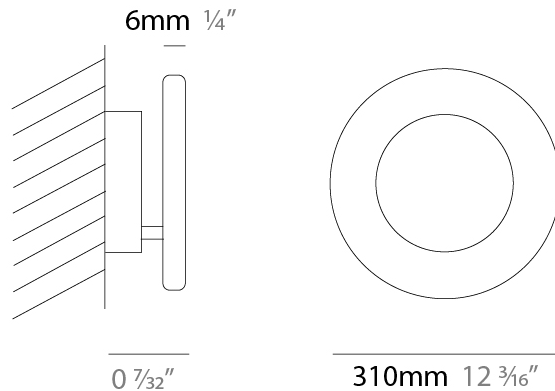

PROJECT	_____
TYPE	_____
SPECIFIER	_____
QUANTITY	_____
DATE	_____

VERA SURFACE

D42065- -

base number
Color   Finish
Temperature   Options

1. To build a product code in our configurator select the specify button on the base model # product page
2. To build a manual product code on this datasheet choose from the options listed below in blue font and add the suffix to the base model #

GENERAL

Series: Vera
Brand: Icone
Division: Design
Mounting Type: Surface
Mounting Location: Wall / Ceiling
Subcategory: Wall Effect

PHYSICAL

Shape: Round
Diameter (mm): 310
Diameter (in): 12 ³/₁₆
Height (mm): 310
Depth (mm): 70
Height (in): 12 ³/₁₆
Depth (in): 2 ³/₄
Extension (mm): 360
Extension (in): 14 ³/₁₆
Light Distribution: Direct / Indirect
Fixture Finish: [GLF_WHI](#) / [GLF_RUS](#) / [CLF_BLK](#) / [WHI_ALU](#) / [WHI_COP](#) / [WHI_WHI](#) / [WHI_BRA](#) / [WHI_RUS](#) / [WHI_BLK](#)
Fixture Material: Aluminum

ELECTRICAL

Lamp Type: LED
Total Output Wattage (W): 25.2
Dimming: Non-Dimmable / 0-10V Dimming
Driver Included: Yes
Driver Location: Integrated
Driver Type: Constant Current - 120-277Vac
Driver Class: Class 2
Input Voltage (V): 120 - 277
Constant Current (MA): 700
Upon Request: 0-10Vdc Dimming

LED

Color Temperature (°K): 2700 / 3000
Nominal Lumen (lm): 3897
CRI: >90 CRI
Lamp Life (hrs): 50000

OPTICAL

RATINGS AND CERTIFICATIONS

Certified By: Certified for North American Standards
IP rating: IP20